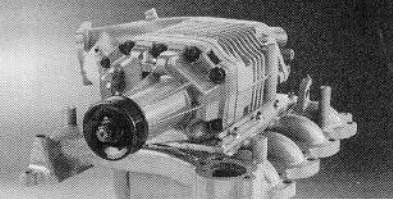

Won't Give You Cancer.

AERODYNAMICS

Saleen carbon fiber components
Please CALL for availability & pricing...

Saleen S281 wing (94-98)
$199.99

Saleen S351 ground effects kit
$1,199.99

Saleen S351 rear wing
(coupe or convertible)
$199.99

Saleen SR wing
$399.99

Saleen urethane ground effects kit
(84-86), (87-89), (90-93)
$699.99

All kits include: front spoiler, side skirts,
and rear valance
(pieces sold separately)

Saleen front bumper filler
$42.99

Saleen Centrex rear wing (79-93 hatch,
coupe, convertible) Lighter, stronger and
easier to prep than fiberglass
$279.99

Saleen Speedster cover
$499.99

INTRODUCTORY OFFER! $2,995.00/kit

Saleen Speedlab Supercharger with
intercooler, boosting engine power over
35% and producing over 300 horsepower.
Saleen Speedlab Supercharger
without intercooler $2,495.00