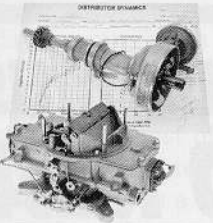

Concours-Correct Rebuild Distributors and Carburetors
From the most respected specialists in the Mustang hobby. Expertly calibrated to OE specs! Contact your salesperson for more information.

Concours Reproduction Dash Pads

65-66 5 colors $149.⁹⁵;
67-68 $179.⁹⁵; 69-70 OE CALL: 71-73 $158.⁹⁵.

Worlds Finest Repro Bumpers
65-68 FT or RR $77.⁹⁵; 69-70 FT or RR $84.⁹⁵;
71-72 FT chrome $159.⁹⁵; 71-73 RR $159.⁹⁵

An Exhausting Number of Choices.
Choose from several aluminized MCA approved single or dual exhaust systems, or from our aluminized and stainless steel OE duplicates of more than 70 different original exhaust systems used from 1965-73 (including Tri-Y and Boss systems!) Prices start at $179.⁹⁵ for Aluminized; and $519.⁹⁵ for Stainless OE-design duplicates.

Cowl Cover
Stop existing cowl leaks or prevent rust damage on your newly restored 65-68! Lexan cover with knurled aluminum knobs. $26.⁹⁵

Mach 1 Repro Scoop
Install the most correct repro available! Plastic like OE, includes grille and seal. Only $139.⁹⁵

NPD is a founding sponsor of the Mustang Museum.

New Sounds for Your Factory Dash!

New Jensen, JVC & Kenwood AM/FM cassette to fit your with no alterations! From only $129.⁹⁵. Dual speakers from $22.⁹⁵

New "Stereo" Kick Panels
80-watt triax or 120-watt coax fit 65-68 with no cutting!
$114.⁹⁵ 80w; $164.⁹⁵ 120w.

NPD's ACI Seat Foam. Exclusively MCA approved!
All lo back and high backs including Mach 1 in stock from $54.⁹⁵ per seat. (We also carry the most authentic upholstery on the market. MCA approved also!)

Best Repro Body Panels

	Fender	Hood	Quarter		
65-66	Call	139.95	cpe/cnv Call		
67-68	Call	w/ind 154.95	67 cpe 269.95		
		w/o ind 149.95	68 cpe 269.95		
69-70	Call	249.95			
	Qtr full face	Tail light panel	Ft valance	Rr valance	Trunk lid
65-66	59.95	57.95	32.95	32.95	CALL
67-68	59.95	68.95	32.95	32.95	CALL
69	CALL	94.50	59.95	CALL	CALL
70	CALL	79.95	59.95	CALL	CALL
71-73	59.95	99.95	129.95	69.95	

1376 Walter St. #1 • Ventura
California Depot
24-hr toll free 800-235-3445
Local 805-654-0468 • Fax 805-654-0826

3101 SW 40th Blvd • Gainesville
Florida Depot
24-hr toll free 800-874-7595
Local 352-378-2473 • Fax 352-378-3718

2330 Tipton Dr. #800 • Charlotte
N. Carolina Depot
24-hr toll free 800-368-6451
Local 704-331-0900 • Fax 704-335-8866

12784 Currie Ct. • Livonia
Michigan Depot
24-hr toll free 800-521-6104
Local 734-591-1956 • Fax 734-591-7271

NPD walk-in hours:
M-F 8am-9pm; Sat-Sun 8am-5pm

Phones Open 24-hours, 7 days! 4 Retail Warehouses!

In addition to calling our 24-hr catalog request hotline @ 352-378-9000, you can also obtain a FREE catalog at: www.npdlink.com, or write: NPD Mustang Catalog • 3101 SW 40th Blvd. • Gnv., FL 32608