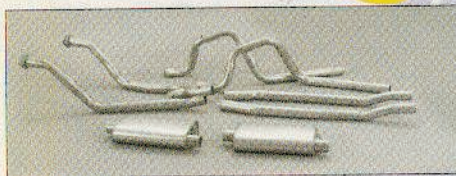

65-68 Std.	pr.	54.95
69 Std.	pr.	69.95
70 Std.	pr.	89.95
71-73 Std.	pr.	89.95
67-68 Deluxe	pr.	199.95
69-70 Deluxe	pr.	329.95
71-73 Deluxe	pr.	379.95
65-66 Pony	pr.	129.95

Arm Rest Pads

65-66	ea.	9.95
67	ea.	24.95
68	ea.	30.95
69-70	ea.	36.95
71-73 Black	ea.	31.95

Repro Quarter Panels

64-66	ea.	159.95
67 Cpe	ea.	259.95
67 Conv.	ea.	269.95
68	ea.	269.95

Repro Fenders

64-66	ea.	129.95
67-68	ea.	149.95
69-70	ea.	199.95
79-93	ea.	109.95

64-68 Repro Fuel Tanks

FD9 w/o drain, 16 gal. 98.95
FD9A w/drain, 16 gal. 127.95
More tanks available, give us a call for details!

65-73 Trunk Mat Kits

Kit includes one vinyl trunk mat, one tire cover, and one jack pac.

65-70	kit	31.95
71-73	kit	43.95

MOST ORDERS SHIPPED SAME DAY!

64-69 Aluminized Exhaust Kits

Includes pipes, mufflers and hardware. Starting at 219.95