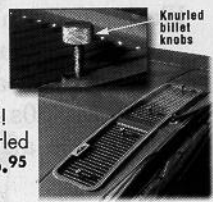

The Largest Mustang Parts Supplier Never Sleeps

NPD's order lines stay open 24 hours a day, 7 days-a-week

- ✓ Industry-leading 97% initial order-fill rate
- ✓ Average 1-3 day delivery to most of the USA!
- ✓ World's largest, most comprehensive inventory
- ✓ Largest selection of MCA-approved/concours parts, including hard-to-find details **IN STOCK!**
- ✓ Four fully-stocked distribution centers
- ✓ **Low** overall prices, industry-leading quality
- ✓ **Lowest** overall shipping rates
- ✓ **FREE** UPS ground shipping on orders over $250
- ✓ Speak directly with parts people - not just order-takers

Oil Cooler-Exact repro

This oil cooler is an exact repro. Made from Ford prints by an OE supplier. Other oil cooler components also available-just call! Oil cooler **$199.95**.

New Sounds to Fit Your Factory Dash!

Jensen, JVC & Kenwood AM/FM cassette decks have been specially modified to fit your factory dash - with no cutting or alterations! From only **$129.95**. Dual speakers from **$22.95**

Autolite "STA-FUL"

Higher output version for high-perf engines. In the same case as the std grp 24! **$124.95+** shpg. Std grp 24 **$99.95+** shpg. G27 & G29 also avail.

Battery Tender

Don't damage your battery with a regular charger. This high-tech charger maintains a charge at a constant 13.2 volts without the worry of boiling the fluid & damaging your battery. Designed for short or long term storage. Plug it in and forget it until next season! 6-volt and 12-volt models available. Call for more detailed information. **$59.95**.

US-Made Repro Fuel Tanks

65-68 w/o drain **$99.95**
65-68 w/drain **$124.95**
69 & 70 w/drain **$149.95**
71-73 (photo) **$179.95**

Concours Reproduction Dash Pads
65-66 5 colors **$149.95** (Black orig only **$199.95**)
67-68 **$179.95**; 69-70 OEM **$349.95**;
71-73 **$158.95**.

Worlds Finest Repro Bumpers