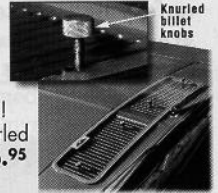

The Largest Mustang Parts Supplier Never Sleeps

NPD's order lines stay open 24 hours a day, 7 days-a-week

- ✓ Industry-leading 97% initial order-fill rate
- ✓ Average 1-3 day delivery to most of the USA!
- ✓ World's largest, most comprehensive inventory
- ✓ Largest selection of MCA-approved/concours parts, including hard-to-find details **IN STOCK!**
- ✓ Four fully-stocked distribution centers
- ✓ **Low** overall prices, industry-leading quality
- ✓ Lowest overall shipping rates
- ✓ **FREE** UPS ground shipping on orders over $250
- ✓ Speak directly with parts people - not just order-takers

Oil Cooler-Exact repro

This oil cooler is an exact repro. Made from Ford prints by an OE supplier. Other oil cooler components also available-just call! Oil cooler **$199.95.**

US-Made Repro Fuel Tanks

65-68 w/o drain **$99.95**
65-68 w/drain **$124.95**
69 & 70 w/drain **$149.95**
71-73 (photo) **$179.95**

The Best Repro Body Panels

	Fender	Hood	Quarter		
65-66	Call	139.95	cpe/cnv Call		
67-68	Call	w/ind 154.95	67 cpe 214.95		
		w/o ind 149.95	68 cpe 269.95		
69-70	Call				
	Qtr full face	Tail light panel	Front valance	Rear valance	Trunk lid
65-66	59.95	57.95	32.95	32.95	CALL
67-68	59.95	68.95	32.95	32.95	CALL
69	CALL	94.50	59.95	CALL	CALL
70	CALL	79.95	59.95	CALL	CALL
71-73	59.95	99.95	129.95	CALL	

Pertronix "Ignitor"

Simple, fast installation of this unit will provide a better more constant spark and you'll never change points again! Bring your driver into the 90's with the most advanced solid-state electronic breakerless ignition conversion kit available. Applications for all Ford distributors from 57-74 including dual points. **$61.95/kit.**

New Sounds to Fit Your Factory Dash!