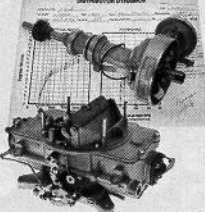

Concours-Correct Rebuilt Distributors and Carburetors
From the most respected specialists in the Mustang hobby. Expertly calibrated to OE specs! Contact your salesperson for more information.