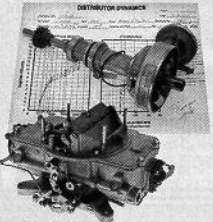

Concours-Correct Rebuilt Distributors and Carburetors
From the most respected specialists in the Mustang hobby. Expertly calibrated to OE specs! Contact your salesperson for more information.