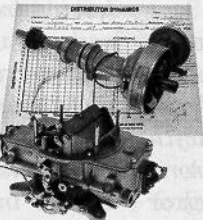

Concours-Correct Rebuild Distributors and Carburetors

From the most respected specialists in the Mustang hobby. Expertly calibrated to OE specs! Contact your salesperson for more information.