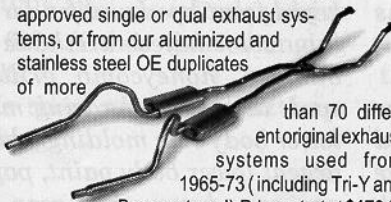

than 70 different original exhaust systems used from 1965-73 (including Tri-Y and Boss systems!) Prices start at $179.⁹⁵ for Aluminized; and $519.⁹⁵ for Stainless OE-design duplicates.

Cowl Cover

Stop existing cowl leaks or prevent rust damage on your newly restored 65-68! Lexan cover with knurled aluminum knobs. $26.⁹⁵

Mach 1 Repro Scoop

Install the most correct repro available! Plastic like OE, includes grille and seal. Only $139.⁹⁵