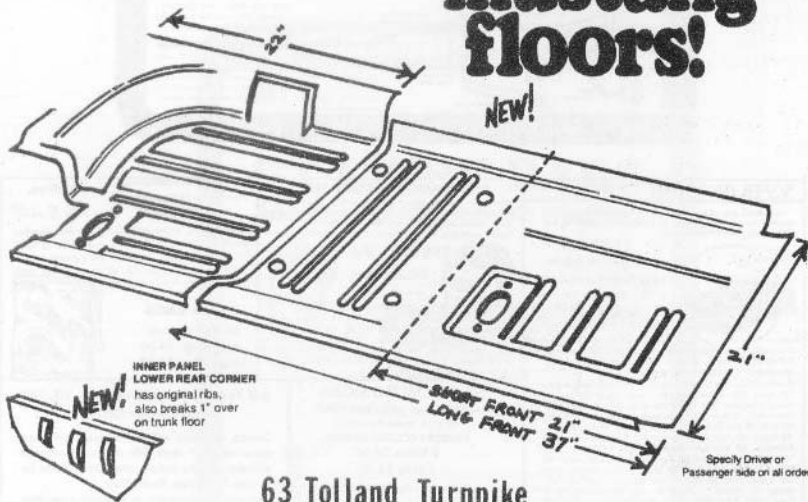

mustang
floors!

63 Tolland Turnpike
Manchester, Conn. 06040

(203) 643-0645

SEE US AT 4TH ANNUAL GRAND NATIONAL MEET
IN ATLANTA