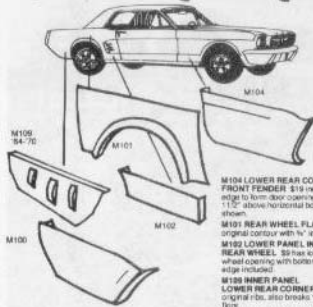

Mustang!

'64-'66 steel patch panels