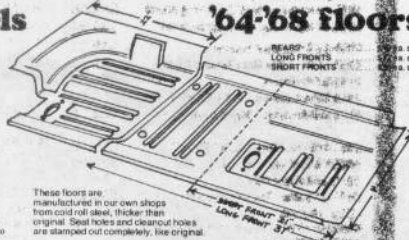

'64-'68 floors

restoration supplies!

lead!

Fix it like the "old pros" did. Professional quality 70-30 body lead 1 lb per stick $8.28 ea. 4 oz. bottle trying fluid 99¢

Call for free advice!

super T-shirt!

100% cotton, single button, 4x4 red. Mustang design. S, M, L, XL. $5.95 - 50% off.

super soft under covers

100% Cotton! 100% Bright! Mustang design. Many uses! 100% off at your car. $6.95 - 50% off.