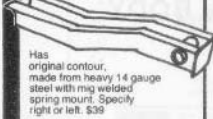

NEW! die stamped rear frame rail