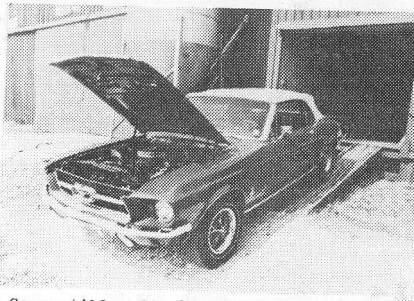

MEMBERS 67'S

1967 Convertible. Lime gold w/black interior. Many NOS parts have been added. The car has 56,000 original miles. Don Bath, #844

'67 Fastback, 289, auto. trans., P.S., A.C. AM/FM radio, front disc brakes. Mark Wheeler, Maryville, Tennessee

Black & White, original factory top, 289-4V, auto. trans., P.S., A.C., clock & console; 47,000 actual miles. Bill & Karl Cunningham Tullahoma, Tennessee

Convertible, 390-4V 320HP, auto. trans. C-6 Select shift, luxury interior, P.S., P.B., AM radio, A.C., tinted glass, dual exhausts w/quad outlets. John W. Gowin, Rocky Face, Georgia