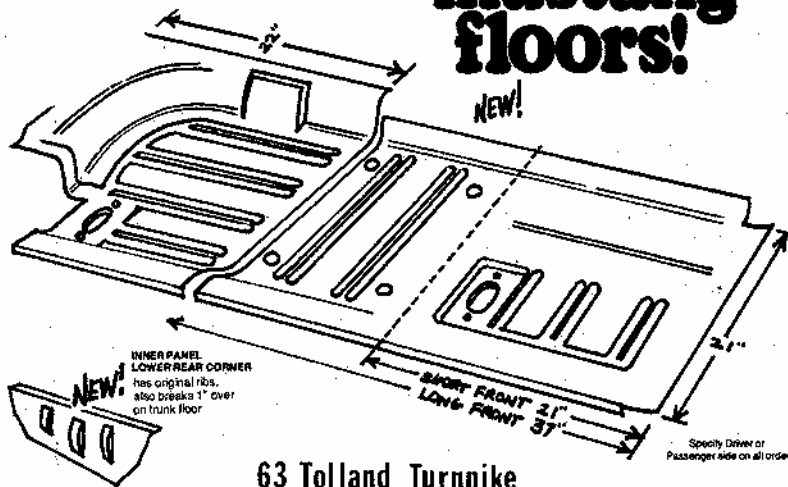

mustang floors!

63 Tolland Turnpike
Manchester, Conn. 06040

(203) 643-0645

SEE US AT 4TH ANNUAL GRAND NATIONAL MEET
IN ATLANTA