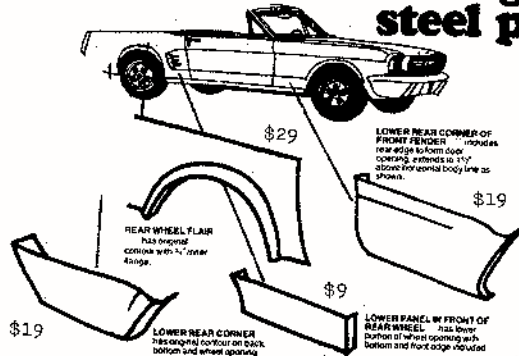

MUSTANGS UNLIMITED

64-66 Mustang steel patch panels

MUSTANG SPECIAL!!

FLOOR PANS: Front $30.00
each side
Rear $35.00
each side

$19

$29

$19

$9

ORIGINAL REPRODUCTIONS IN STEEL BODY PANELS