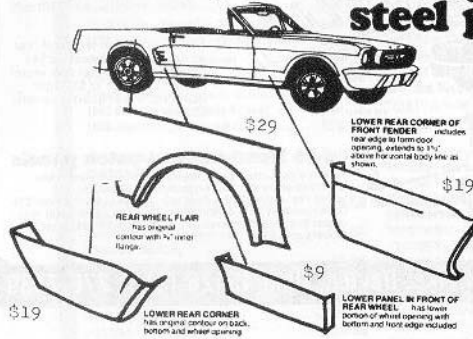

MUSTANGS UNLIMITED

**64-66 Mustang
steel patch panels**

ORIGINAL REPRODUCTIONS IN STEEL BODY PANELS