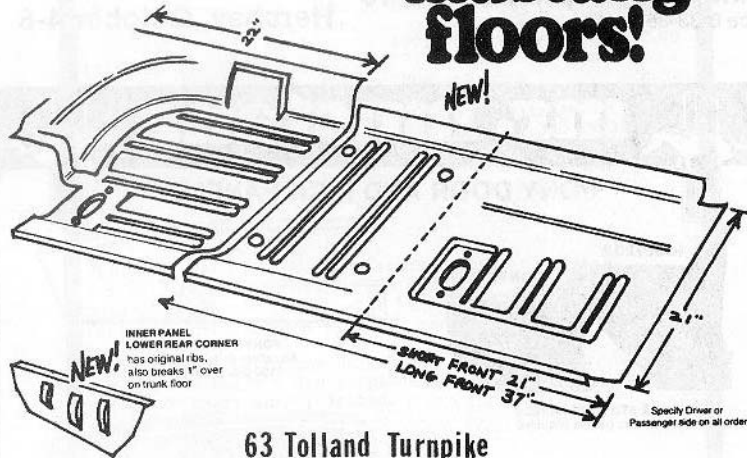

**mustang
floors!**

63 Tolland Turnpike
Manchester, Conn. 06040

(203) 643-0645

SEE US AT 4TH ANNUAL GRAND NATIONAL MEET
IN ATLANTA