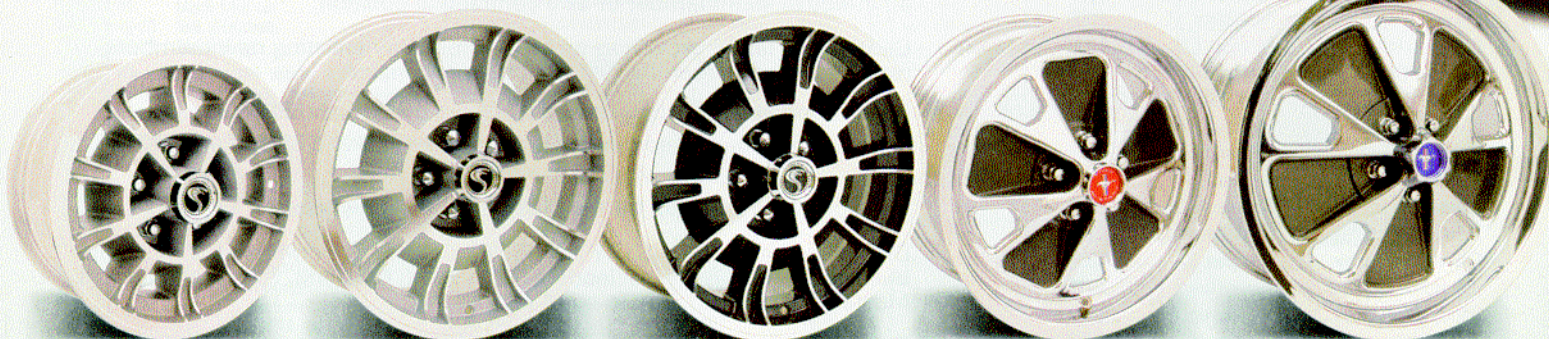

California Pony Cars

**Your #1 Source
for Quality Mustang
Reproduction Parts**

NXT GENERATION WHEELS

Ever since the first Mustangs rolled off the assembly line in 1965 with the optional Styled Steel wheels, owners and enthusiasts alike have been captivated by this spectacular and unique looking wheel. Today, the appeal of this wheel is as strong as ever, although the 14"x5" size is a limiting factor for some, considering today's tire technology and the trend toward larger diameter, wider wheels and low profile tires.

NXT Generation Wheels has truly captured the essence of the early "Styled Steel" wheel with their latest interpretation of the "SS" wheel available in 17"x8", 20"x9" and 20"x10" sizes, with various offsets to fit as direct replacements for 1964-1/2 to 2007 Mustangs and other cars with 5"x4.5" bolt patterns.

14x6 Ten Spoke

17x8 Ten Spoke

17x8 Ten Spoke

17x8 SS Style

20x9 & 20x10 SS Style

ALL TEN SPOKE WHEELS ARE AVAILABLE IN NATURAL OR BLACK FINISH

CENTER CAPS SOLD SEPARATELY

T5 Shift Lever
'68 TRA-068-200
'65-'67 TRA-657-516