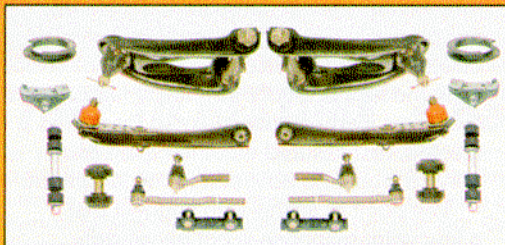

Ignition Components

- "Ignitor" Kit 65-73 Mustang 6 or 8 cylinder....\$64.95
- "Ignitor II" Kit 65-73 Mustang 6 or 8 cylinder \$104.95
- Flame Thrower Coils.....\$32.95
- Flame Thrower II Coils.....from \$32.95
- Plug Wire Sets 6 or 8 cylinder from.....from \$36.95
- Pertronix "HEI" Distributor 260/289/302
- Blue or Black Cap.....\$269.95
- "Second Strike" Ignition Box.....\$269.95

Carpet

- MCA-approved
- Correct-style heel guard
- Fully-molded 80/20% nylon/rayon

- 65/68 Carpet Set.....from \$104.95
- 69/70 Carpet Set.....from \$104.95
- 69/73 Carpet Set (Mach 1).....\$152.95
- 71/73 Carpet Set.....\$114.95

Sheet Metal Kits

- Fenders 65-73 LH or RH.....from \$134.95
- Door Skins 65-70 LH or RH.....from \$49.95
- Sheet Metal Kits 65-68.....from \$459.88
- Quarter Panels and Skins 65-73.....from \$59.95
- Floor Pan Sets.....from \$139.88
- NEW!!!** 67/68 1-piece roof panel.....\$274.95
- Body Plug Kits 65-73.....from \$14.95
- NEW!!!** Complete Wheelhouses 67/68.....\$169.95
- NEW!!!** 69/70 Mustang complete trunk floor....\$429.95