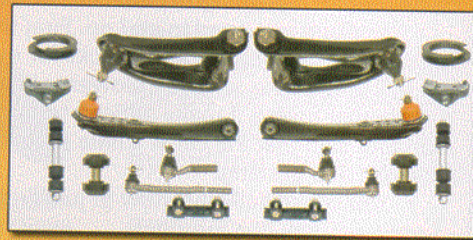

Carpet

- MCA-approved
- Correct-style heel guard
- Fully-molded 80/20% nylon/rayon

- 65/68 Carpet Set.....from \$104.95
- 69/70 Carpet Set.....from \$104.95
- 69/73 Carpet Set (Mach 1).....\$152.95
- 71/73 Carpet Set.....\$114.95

Sheet Metal Kits

- Fenders 65-73 LH or RH.....from \$134.95
- Door Skins 65-70 LH or RH.....from \$49.95
- Sheet Metal Kits 65-68.....from \$459.88
- Quarter Panels and Skins 65-73.....from \$59.95
- Floor Pan Sets.....from \$139.88
- NEW!!! 67/68 1-piece roof panel.....\$274.95
- Body Plug Kits 65-73.....from \$14.95
- NEW!!! Complete Wheelhouses 67/68.....\$169.95
- NEW!!! 69/70 Mustang complete trunk floor.....\$429.95