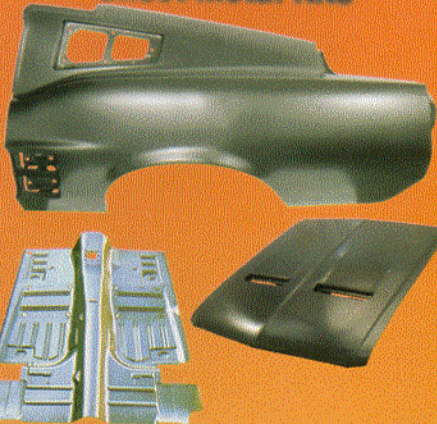

Sheet Metal Kits

- Fenders 65-73 LH or RH.....from $134.95
- Door Skins 65-70 LH or RH.....from $49.95
- Sheet Metal Kits 65-68.....from $459.88
- Quarter Panels and Skins 65-73.....from $59.95
- Floor Pan Sets.....from $139.88
- NEW!!! 67/68 1-piece roof panel.....$274.95
- Body Plug Kits 65-73.....from $14.95
- NEW!!! Complete Wheelhouses 67/68.....$169.95
- NEW!!! 69/70 Mustang complete trunk floor.....$429.95