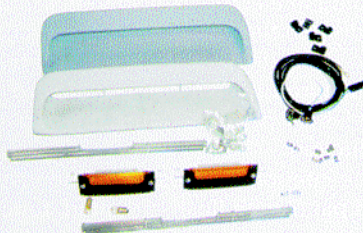

www.karmustang.com

**Over 2500 parts pictures online
with pictures added daily.**

100% Complete Conversion Upgrade KITS!

1965 - 1966 LED
Tail Light Kit

10 Minute Install - Easy Plug-In!
\$99.95 pair

1967 - 1968 Turn Signal Hood
Lighting Kit - 100% Complete

15-Piece Kit \$274.95

1965 - 73 Small Block 4-Barrel
Carburetor Conversion Kits

\$795.00

24/7 Parts Ordering at www.karmustang.com
Parts: 800-341-5949 • Fax: 614-294-5692

1965 - 1966
K.A.R. MAX Cooling Kits