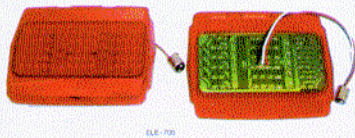

FREE Catalogs

All NEW Color Catalog
K.A.R. - MODS & Clones

1964 1/2 - 1973
Classic Mustang Parts

The Mustang People

**Need Parts?
We Build Mustangs
We Know Parts!**

**FREE! Expert tech support for
K.A.R. parts customers.**

www.karmustang.com

**Over 2500 parts pictures online
with pictures added daily.**

100% Complete Conversion Upgrade KITS!

1965 - 1966 LED
Tail Light Kit

10 Minute Install - Easy Plug-In!
\$99.95 pair

1967 - 1968 Turn Signal Hood
Lighting Kit - 100% Complete