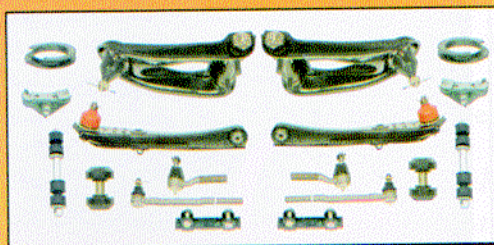

Ignition Components

- "Ignitor" Kit 65-73 Mustang 6 or 8 cylinder....\$64.95
- "Ignitor II" Kit 65-73 Mustang 6 or 8 cylinder.\$104.95
- Flame Thrower Coils.....\$32.95
- Flame Thrower II Coils.....from \$32.95
- Plug Wire Sets 6 or 8 cylinder from.....from \$36.95
- Pertronix "HEI" Distributor 260/289/302
- Blue or Black Cap.....\$269.95
- "Second Strike" Ignition Box.....\$269.95

Carpet

- MCA-approved
- Correct-style heel guard
- Fully-molded 80/20% nylon/rayon

- 65/68 Carpet Set.....from \$104.95
- 69/70 Carpet Set.....from \$104.95
- 69/73 Carpet Set (Mach 1).....\$152.95
- 71/73 Carpet Set.....\$114.95

Sheet Metal Kits

- Fenders 65-73 LH or RH.....from \$134.95
- Door Skins 65-70 LH or RH.....from \$49.95
- Sheet Metal Kits 65-68.....from \$459.88
- Quarter Panels and Skins 65-73.....from \$59.95
- Floor Pan Sets.....from \$139.88
- NEW!!!** 67/68 1-piece roof panel.....\$274.95
- Body Plug Kits 65-73.....from \$14.95
- NEW!!!** Complete Wheelhouses 67/68.....\$169.95
- NEW!!!** 69/70 Mustang complete trunk floor...\$429.95