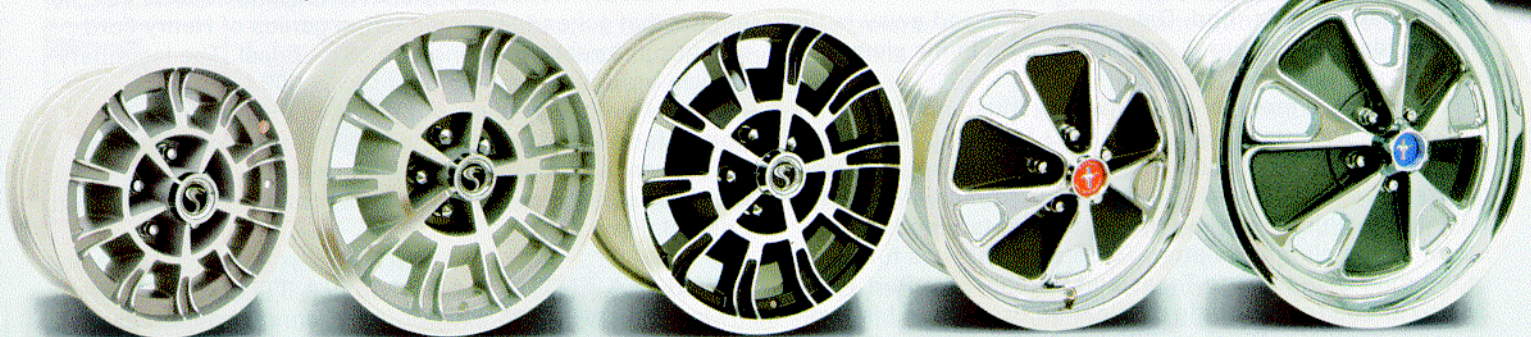

California Pony Cars

**Your #1 Source
for Quality Mustang
Reproduction Parts**

NXT GENERATION WHEELS

Ever since the first Mustangs rolled off the assembly line in 1965 with the optional Styled Steel wheels, owners and enthusiasts alike have been captivated by this spectacular and unique looking wheel. Today, the appeal of this wheel is as strong as ever, although the 14"x5" size is a limiting factor for some, considering today's tire technology and the trend toward larger diameter, wider wheels and low profile tires.

NXT Generation Wheels has truly captured the essence of the early "Styled Steel" wheel with their latest interpretation of the "SS" wheel available in 17"x8", 20"x9" and 20"x10" sizes, with various offsets to fit as direct replacements for 1964-1/2 to 2007 Mustangs and other cars with 5"x4.5" bolt patterns.

14x6 Ten Spoke

17x8 Ten Spoke

17x8 Ten Spoke

17x8 SS Style

20x9 & 20x10 SS Style

ALL TEN SPOKE WHEELS ARE AVAILABLE IN NATURAL OR BLACK FINISH

CENTER CAPS SOLD SEPARATELY

T5 Shift Lever
'68 TRA-068-200
'65-'67 TRA-657-516