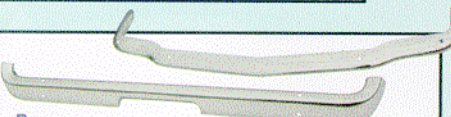

Bumpers

65-68	Front	99.95 ea.	65-66	Rear	92.95 ea.
69-70	Front	92.95 ea.	67-70	Rear	99.95 ea.
71-72	Front	162.95 ea.	71-73	Rear	159.95 ea.

We will meet or beat any current advertised price on an identical product in this magazine. Offer valid for 30 days from issue date.

©Copyright 2006. Prices are subject to change without notice.

67-68 Complete Rear Wheelhouse Assembly

Complete rear wheelhouse assembly including inner and outer sections. For coupe or fastback. **169.95** ea.

Complete Door Shell

64-70 Starting at **349.95** ea.

69-70 Interior Console Assembly

Reproduction ABS plastic console assembly includes console base and metal support brackets, upper console panel, front ash tray receptacle & holder with die cast lid and rubber lid bumpers, rear ash-tray, compartment box with lighter and hinge for lid. **399.95** ea.