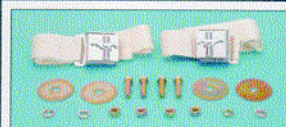

64-73 Running Pony Seat Belts

Aftermarket belts feature a chrome buckle with the running pony. Sold in pairs or save on a set of 4.
Pairs **86.95** Set of 4 **143.95**