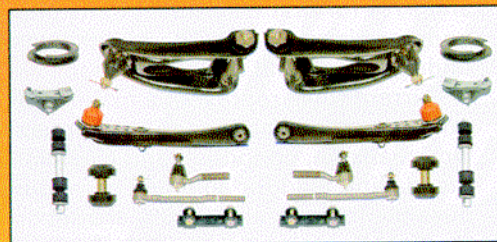

Ignition Components

- "Ignitor" Kit 65-73 Mustang 6 or 8 cylinder....\$64.95
- "Ignitor II" Kit 65-73 Mustang 6 or 8 cylinder \$104.95
- Flame Thrower Coils.....\$32.95
- Flame Thrower II Coils.....from \$32.95
- Plug Wire Sets 6 or 8 cylinder from.....from \$36.95
- Pertronix "HEI" Distributor 260/289/302
- Blue or Black Cap.....\$269.95
- "Second Strike" Ignition Box.....\$269.95

Carpet

- MCA-approved
- Correct-style heel guard
- Fully-molded 80/20% nylon/rayon

- 65/68 Carpet Setfrom \$104.95
- 69/70 Carpet Set.....from \$104.95
- 69/73 Carpet Set (Mach 1).....\$152.95
- 71/73 Carpet Set.....\$114.95

Sheet Metal Kits

- Fenders 65-73 LH or RH.....from \$134.95
- Door Skins 65-70 LH or RH.....from \$49.95
- Sheet Metal Kits 65-68.....from \$459.88
- Quarter Panels and Skins 65-73.....from \$59.95
- Floor Pan Sets.....from \$139.88
- NEW!!! 67/68 1-piece roof panel.....\$274.95
- Body Plug Kits 65-73.....from \$14.95
- NEW!!! Complete Wheelhouses 67/68.....\$169.95
- NEW!!! 69/70 Mustang complete trunk floor....\$429.95