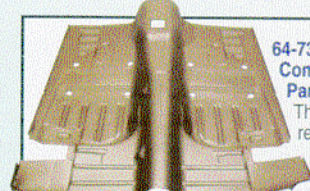

64-73 One-Piece Complete Floor Pan

This is for the restorer who has extensive floor rust.

GREAT PRODUCT!!! Starting at **529.95**