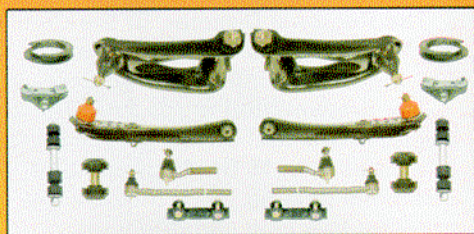

Suspension Kits

- Good Suspension Kits 65-73.....from $179.88
- Better Suspension Kits 65-73.....from $269.88
- Best Suspension Kits 65-73.....from $299.88
- Shocks (Edelbrock, KYB, Koni, and more)
- .....from $12.50
- Coil Springs all Years and Models.....$69.95 pair
- Leaf Springs 65-73.....from $59.95
- Sway Bar Kits starting at.....$89.95

Wheels & Wheel Accessories

- Magnum 500, Styled Steel, Torque Thrust "D", Shelby 5-Spokes, and more.
- Individual wheels starting at.....$116.95
- Wheel Kits starting at.....$399.95
- Center Caps.....from $16.95
- Trim Rings.....from $64.95
- Wheel Covers.....from $31.95
- Vintage Wheel works.....from $199.95

74-2005 Mustang Parts Catalog

65-73 Mustang & 65-70 Shelby Parts Catalog