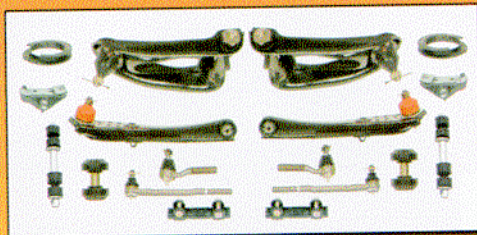

Ignition Components

- "Ignitor" Kit 65-73 Mustang 6 or 8 cylinder...\$64.95
- "Ignitor II" Kit 65-73 Mustang 6 or 8 cylinder.\$104.95
- Flame Thrower Coils.....\$32.95
- Flame Thrower II Coils.....from \$32.95
- Plug Wire Sets 6 or 8 cylinder from.....from \$36.95
- Pertronix "HEI" Distributor 260/289/302
- Blue or Black Cap.....\$269.95
- "Second Strike" Ignition Box.....\$269.95

Carpet

- MCA-approved
- Correct-style heel guard
- Fully-molded 80/20% nylon/rayon

- 65/68 Carpet Setfrom \$104.95
- 69/70 Carpet Set.....from \$104.95
- 69/73 Carpet Set (Mach 1).....\$152.95
- 71/73 Carpet Set.....\$114.95

Sheet Metal Kits

- Fenders 65-73 LH or RH.....from \$134.95
- Door Skins 65-70 LH or RH.....from \$49.95
- Sheet Metal Kits 65-68.....from \$459.88
- Quarter Panels and Skins 65-73.....from \$59.95
- Floor Pan Sets.....from \$139.88
- NEW!!! 67/68 1-piece roof panel.....\$274.95
- Body Plug Kits 65-73.....from \$14.95
- NEW!!! Complete Wheelhouses 67/68.....\$169.95
- NEW!!! 69/70 Mustang complete trunk floor...\$429.95