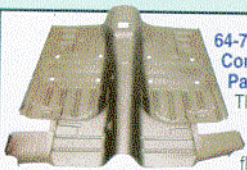

64-73 One-Piece Complete Floor Pan

This is for the restorer who has extensive floor rust.
GREAT PRODUCT!!! Starting at **529.95**

67-68 A/T Shifter Assembly

For Mustangs with consoles. Includes the handle and shifter assembly that bolts to the floor.
3627 **189.95** ea.