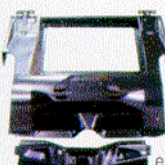

65-70 Mustang Complete Trunk Floors

Complete assembly includes the transition pan which is located over the rear axle, both LH & RH trunk floors with extensions, rear cross-member, inner trunk brackets & rubber plugs for transition pan. **449.95** ea.