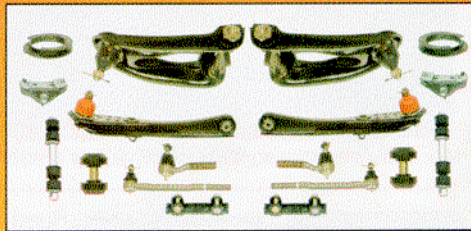

Suspension Kits

- Good Suspension Kits 65-73.....from $179.88
- Better Suspension Kits 65-73.....from $269.88
- Best Suspension Kits 65-73.....from $299.88
- Shocks (Edelbrock, KYB, Koni, and more)
  .....from $12.50
- Coil Springs all Years and Models.....$69.95 pair
- Leaf Springs 65-73.....from $59.95
- Sway Bar Kits starting at.....$89.95

Wheels & Wheel Accessories

- Magnum 500, Styled Steel, Torque Thrust "D",
  Shelby 5-Spokes, and more.
  Individual wheels starting at.....$116.95
- Wheel Kits starting at.....$399.95
- Center Caps.....from $16.95
- Trim Rings.....from $64.95
- Wheel Covers.....from $31.95
- Vintage Wheel works.....from $199.95

74-2005 Mustang
Parts Catalog

65-73 Mustang &
65-70 Shelby
Parts Catalog