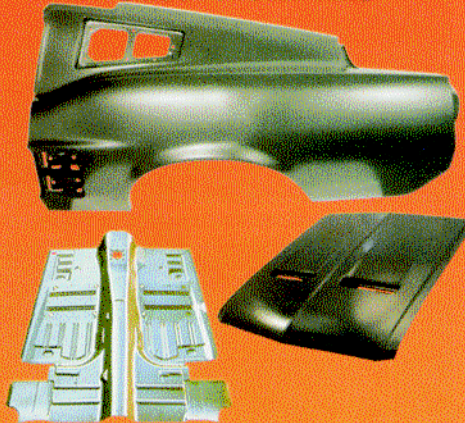

Sheet Metal Kits

- Fenders 65-73 LH or RH.....from $134.95
- Door Skins 65-70 LH or RH.....from $49.95
- Sheet Metal Kits 65-68.....from $459.88
- Quarter Panels and Skins 65-73.....from $59.95
- Floor Pan Sets.....from $139.88
- NEW!!! 67/68 1-piece roof panel.....$274.95
- Body Plug Kits 65-73.....from $14.95
- NEW!!! Complete Wheelhouses 67/68.....$169.95
- NEW!!! 69/70 Mustang complete trunk floor...$429.95