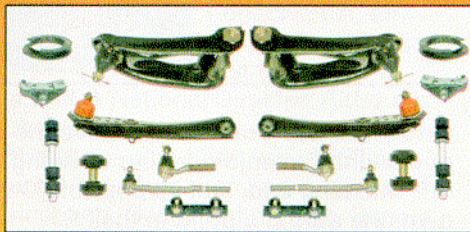

Suspension Kits

- Good Suspension Kits 65-73.....from $179.88
- Better Suspension Kits 65-73.....from $269.88
- Best Suspension Kits 65-73.....from $299.88
- Shocks (Edelbrock, KYB, Koni, and more).....from $12.50
- Coil Springs all Years and Models.....$69.95 pair
- Leaf Springs 65-73.....from $59.95
- Sway Bar Kits starting at.....$89.95