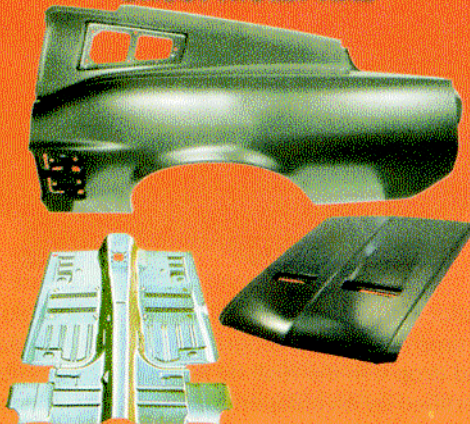

Sheet Metal Kits

- Fenders 65-73 LH or RH.....from $134.95
- Door Skins 65-70 LH or RH.....from $49.95
- Sheet Metal Kits 65-68.....from $459.88
- Quarter Panels and Skins 65-73.....from $59.95
- Floor Pan Sets.....from $139.88
- NEW!!! 67/68 1-piece roof panel.....$274.95
- Body Plug Kits 65-73.....from $14.95
- NEW!!! Complete Wheelhouses 67/68.....$169.95
- NEW!!! 69/70 Mustang complete trunk floor...$429.95