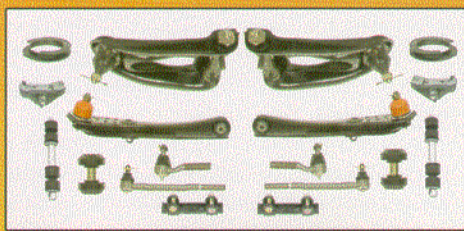

Suspension Kits

- Good Suspension Kits 65-73.....from $179.88
- Better Suspension Kits 65-73.....from $269.88
- Best Suspension Kits 65-73.....from $299.88
- Shocks (Edelbrock, KYB, Koni, and more).....from $12.50
- Coil Springs all Years and Models.....$69.95 pair
- Leaf Springs 65-73.....from $59.95
- Sway Bar Kits starting at.....$89.95

Wheels & Wheel Accessories

- Magnum 500, Styled Steel, Torque Thrust "D", Shelby 5-Spokes, and more.
- Individual wheels starting at.....$116.95
- Wheel Kits starting at.....$399.95
- Center Caps.....from $16.95
- Trim Rings.....from $64.95
- Wheel Covers.....from $31.95
- Vintage Wheel works.....from $199.95

74-2005 Mustang Parts Catalog

65-73 Mustang & 65-70 Shelby Parts Catalog