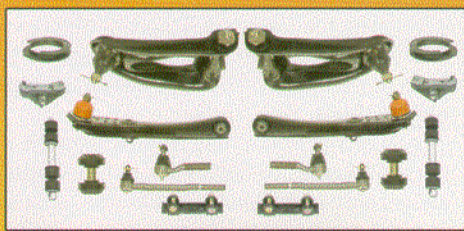

Suspension Kits

- Good Suspension Kits 65-73.....from $179.88
- Better Suspension Kits 65-73.....from $269.88
- Best Suspension Kits 65-73.....from $299.88
- Shocks (Edelbrock, KYB, Koni, and more).....from $12.50
- Coil Springs all Years and Models.....$69.95 pair
- Leaf Springs 65-73.....from $59.95
- Sway Bar Kits starting at.....$89.95

Wheels & Wheel Accessories

- Magnum 500, Styled Steel, Torque Thrust "D", Shelby 5-Spokes, and more. Individual wheels starting at.....$116.95
- Wheel Kits starting at.....$399.95
- Center Caps.....from $16.95
- Trim Rings.....from $64.95
- Wheel Covers.....from $31.95
- Vintage Wheel works.....from $199.95

74-2005 Mustang Parts Catalog

65-73 Mustang & 65-70 Shelby Parts Catalog