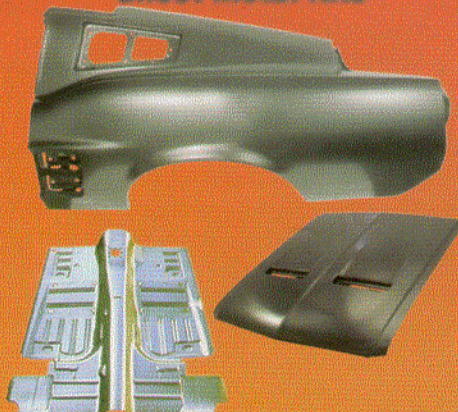

Sheet Metal Kits

- Fenders 65-73 LH or RH.....from $134.95
- Door Skins 65-70 LH or RH.....from $49.95
- Sheet Metal Kits 65-68.....from $459.88
- Quarter Panels and Skins 65-73.....from $59.95
- Floor Pan Sets.....from $139.88
- NEW!!! 67/68 1-piece roof panel.....$274.95
- Body Plug Kits 65-73.....from $14.95
- NEW!!! Complete Wheelhouses 67/68.....$169.95
- NEW!!! 69/70 Mustang complete trunk floor...$429.95