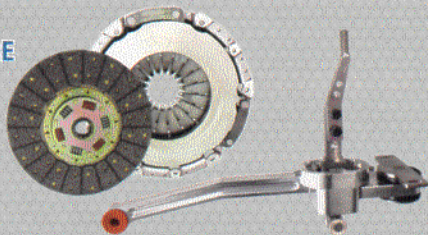

DRIVETRAIN

STEEDA DRIVETRAIN
COMPONENTS ARE MORE
DURABLE AND PRECISE

- Tri-Ax® Shifters
- Performance Gears
- Tremec Transmissions
- Clutches & Flywheels
- And Much More!