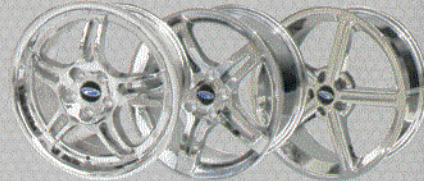

WHEELS & TIRES

STEEDA WHEELS OFFER
SUPERIOR STRENGTH
AND PERFORMANCE

- Performance Wheels
- Wheel Accessories
- Wheel Spacers
- Nitto Tires
- And Much More!