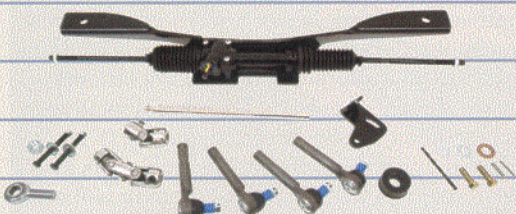

1964-1/2-73 Mustang

Station Performance and Accessories

We've Got
Your
Mustang
Parts.

YearOne.com

RE207

Printed Catalog:
Mustang (1964 1/2 - 73)
Online Only:
Mustang (1979-Present)

PARTS NEEDED

1967-68 ABS Plastic Upper/Lower Dash
Part #: DH6768

1996-97 Vortech Supercharger Kit
Part #: VS73C

351 Crate Engine
Part #: CT351PC1

Rack and Pinion Kit
Part #: 800088001

1967-68 LED Tail Light Kit
Part #: ST203

1996-98 Magnaflow Exhaust Kit
Part #: 1F78-15677