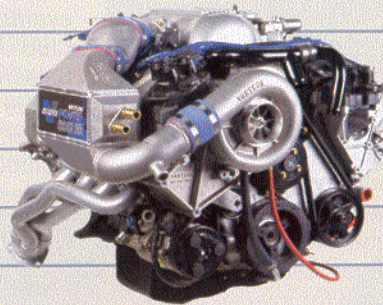

1996-97 Vortech Supercharger Kit
Part #: VS73C

351 Crate Engine
Part #: CT351PC1

Rack and Pinion Kit
Part #: 800088001

1967-68 LED Tail Light Kit
Part #: ST203

1996-98 Magnaflow Exhaust Kit
Part #: 1F78-15677