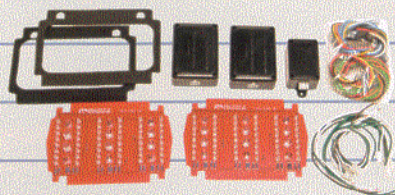

1964-1/2-73 Mustang

Station Performance and Accessories

We've Got
Your
Mustang
Parts.

YearOne.com

RE207

Printed Catalog:
Mustang (1964 1/2 - 73)
Online Only:
Mustang (1979-Present)

PARTS NEEDED

1967-68 ABS Plastic Upper/Lower Dash
Part #: DH6768

1996-97 Vortech Supercharger Kit
Part #: VS73C

351 Crate Engine
Part #: CT351PC1

Rack and Pinion Kit
Part #: 800088001

1967-68 LED Tail Light Kit
Part #: ST203

1996-98 Magnaflow Exhaust Kit
Part #: 1F78-15677