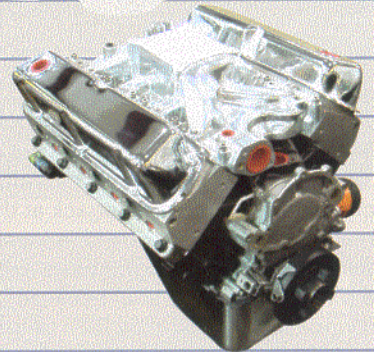

1964-1/2-73 Mustang

Station Performance and Accessories

We've Got
Your
Mustang
Parts.

YearOne.com

RE207

Printed Catalog:
Mustang (1964 1/2 - 73)
Online Only:
Mustang (1979-Present)

PARTS NEEDED

1967-68 ABS Plastic Upper/Lower Dash
Part #: DH6768

1996-97 Vortech Supercharger Kit
Part #: VS73C

351 Crate Engine
Part #: CT351PC1

Rack and Pinion Kit
Part #: 800088001

1967-68 LED Tail Light Kit
Part #: ST203

1996-98 Magnaflow Exhaust Kit
Part #: 1F78-15677