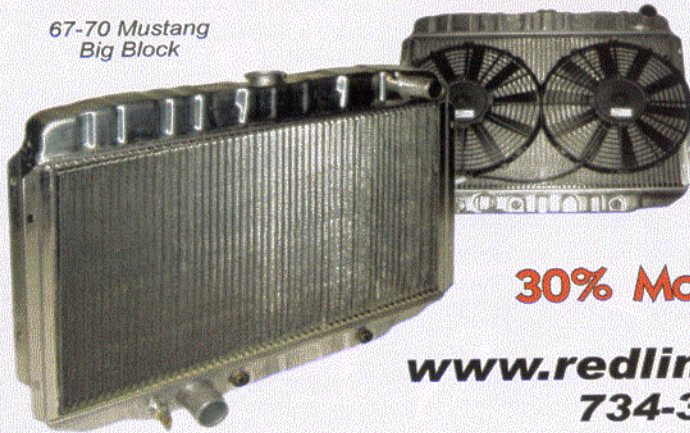

# REDLINE COOLING.COM

*High Performance Cooling Solutions*

No Modifications Required  
U.S.A. Made Components

Mounts Directly to Stock Core  
Support & Saddles

67-70 Mustang  
Big Block

67-70 Mustang  
Small Block