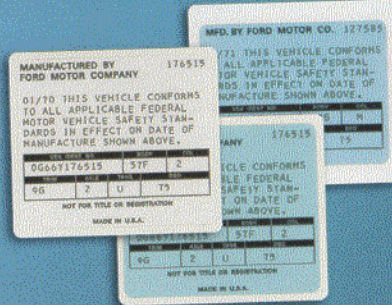

ECS Automotive Concepts

100% Factory Exact Products!

Date Coded Glass

1965 - 1970 Mustangs

VIN Data Decals

1970 - 2005 Ford Vehicles

Complete Decal Kits

1965 - 1970 Mustang / Shelby Kits
1969-1970 Boss 302 and 429 Kits

Decals also available
for 1971 vehicles

(636) 207-7767

WWW.ECSAUTOMOTIVE.COM

16329 Westwood Business Park Ellisville, MO 63021

Quality Time
the greatest gift

Those hands stay small for such a short time. Now's the time to lead a child down a path that could expand into a lifetime of enjoyment. Going to a car show is a history lesson, a social event and storytime all wrapped up into one!