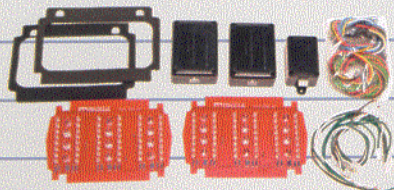

1964-1/2-73 Mustang

Station Performance and Accessories

**We've Got
Your
Mustang
Parts.**

YearOne.com

RE207

Printed Catalog:
Mustang (1964 1/2 -73)
Online Only:
Mustang (1979-Present)

PARTS NEEDED

1967-68 ABS Plastic Upper/Lower Dash
Part #: DH6768

1996-97 Vortech Supercharger Kit
Part #: VS73C

351 Crate Engine
Part #: CT351PC1

Rack and Pinion Kit
Part #: 800088001

1967-68 LED Tail Light Kit
Part #: ST203

1996-98 Magnaflow Exhaust Kit
Part #: 1F78-15677