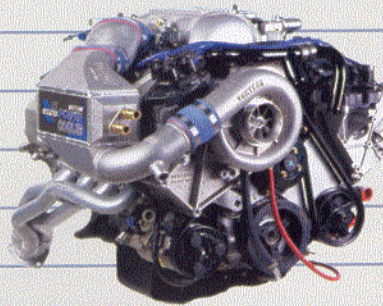

1964-1/2-73 Mustang

Station Performance and Accessories

**We've Got
Your
Mustang
Parts.**

YearOne.com

RE207

Printed Catalog:
Mustang (1964 1/2 -73)
Online Only:
Mustang (1979-Present)

PARTS NEEDED

1967-68 ABS Plastic Upper/Lower Dash
Part #: DH6768

1996-97 Vortech Supercharger Kit
Part #: VS73C

351 Crate Engine
Part #: CT351PC1

Rack and Pinion Kit
Part #: 800088001

1967-68 LED Tail Light Kit
Part #: ST203

1996-98 Magnaflow Exhaust Kit
Part #: 1F78-15677