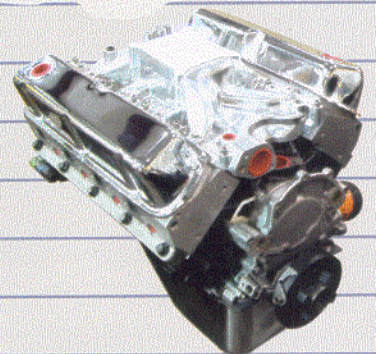

1964-1/2-73 Mustang

Station Performance and Accessories

**We've Got
Your
Mustang
Parts.**

YearOne.com

RE207

Printed Catalog:
Mustang (1964 1/2 -73)
Online Only:
Mustang (1979-Present)

PARTS NEEDED

1967-68 ABS Plastic Upper/Lower Dash
Part #: DH6768

1996-97 Vortech Supercharger Kit
Part #: VS73C

351 Crate Engine
Part #: CT351PC1

Rack and Pinion Kit
Part #: 800088001

1967-68 LED Tail Light Kit
Part #: ST203

1996-98 Magnaflow Exhaust Kit
Part #: 1F78-15677