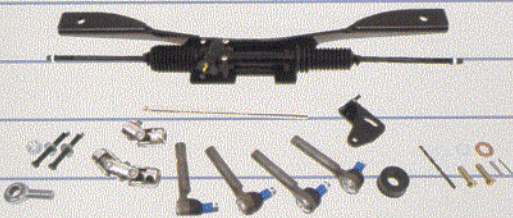

1964-1/2-73 Mustang

Station Performance and Accessories

**We've Got
Your
Mustang
Parts.**

YearOne.com

RE207

Printed Catalog:
Mustang (1964 1/2 -73)
Online Only:
Mustang (1979-Present)

PARTS NEEDED

1967-68 ABS Plastic Upper/Lower Dash
Part #: DH6768

1996-97 Vortech Supercharger Kit
Part #: VS73C

351 Crate Engine
Part #: CT351PC1

Rack and Pinion Kit
Part #: 800088001

1967-68 LED Tail Light Kit
Part #: ST203

1996-98 Magnaflow Exhaust Kit
Part #: 1F78-15677