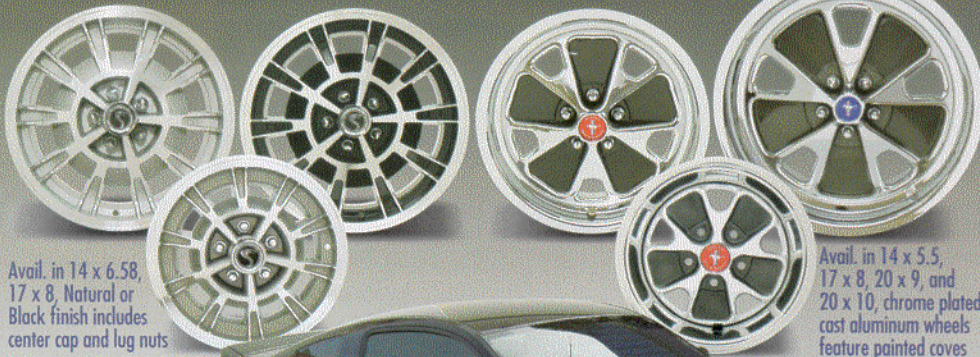

California Pony Cars

Your #1 source for quality Mustang reproduction parts introduces...

NXT Generation Wheels

Avail. in 14 x 6.58, 17 x 8, Natural or Black finish includes center cap and lug nuts

Avail. in 14 x 5.5, 17 x 8, 20 x 9, and 20 x 10, chrome plated, cast aluminum wheels feature painted covers and stylized lug nuts

Quality replacement wheels for early and late model Mustangs. Manufactured from premium quality, light weight cast aluminum. This SS style wheel is a beautiful chrome plated version of the original 14x5" steel wheel offered on 1965-'67 Mustangs.

NXT Generation Wheels has captured the essence of the early "Styled Steel" wheel with their latest interpretation of the 'SS' wheel available in 17x8, 20x9, and 20x10" sizes. Various offsets are available to fit as direct replacements for 1964-1/2 to 2007 Mustangs and other cars with 5x4.5" bolt patterns.