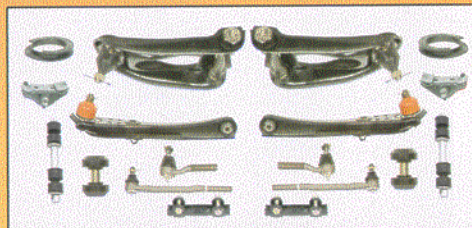

Suspension Kits

- Good Suspension Kits 65-73.....**from $179.88**
- Better Suspension Kits 65-73.....**from $269.88**
- Best Suspension Kits 65-73.....**from $299.88**
- Shocks (Edelbrock, KYB, Koni, and more)
  .....**from $12.50**
- Coil Springs all Years and Models.....**$69.95 pair**
- Leaf Springs 65-73.....**from $59.95**
- Sway Bar Kits starting at.....**$89.95**

Wheels & Wheel Accessories

- Magnum 500, Styled Steel, Torque Thrust "D",
  Shelby 5-Spokes, and more.
- Individual wheels starting at.....**$116.95**
- Wheel Kits starting at.....**$399.95**
- Center Caps.....**from $16.95**
- Trim Rings.....**from $64.95**
- Wheel Covers.....**from $31.95**
- Vintage Wheel works.....**from $199.95**

74-2005 Mustang
Parts Catalog

65-73 Mustang &
65-70 Shelby
Parts Catalog