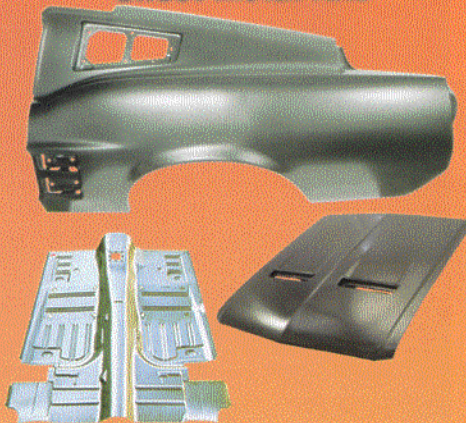

Sheet Metal Kits

- Fenders 65-73 LH or RH.....**from $134.95**
- Door Skins 65-70 LH or RH.....**from $49.95**
- Sheet Metal Kits 65-68.....**from $459.88**
- Quarter Panels and Skins 65-73.....**from $59.95**
- Floor Pan Sets.....**from $139.88**
- **NEW!!!** 67/68 1-piece roof panel.....**$274.95**
- Body Plug Kits 65-73.....**from $14.95**
- **NEW!!!** Complete Wheelhouses 67/68.....**$169.95**
- **NEW!!!** 69/70 Mustang complete trunk floor....**$429.95**