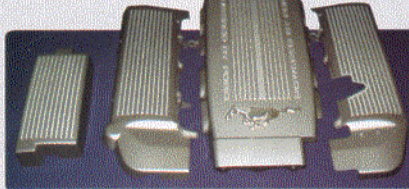

California Pony Cars

Your #1 source for quality Mustang reproduction parts introduces...

NXT Generation Wheels

Avail. in 14 x 6.58, 17 x 8, Natural or Black finish includes center cap and lug nuts

Avail. in 14 x 5.5, 17 x 8, 20 x 9, and 20 x 10, chrome plated, cast aluminum wheels feature painted covers and stylized lug nuts

Quality replacement wheels for early and late model Mustangs. Manufactured from premium quality, light weight cast aluminum. This SS style wheel is a beautiful chrome plated version of the original 14x5" steel wheel offered on 1965-'67 Mustangs.

When the first Mustangs rolled off the assembly line in 1965 with the optional styled Steel Wheels, owners and enthusiasts alike were captivated by this spectacular and unique looking wheel. Today, the appeal is as strong as ever.

NXT Generation Wheels has captured the essence of the early "Styled Steel" wheel with their latest interpretation of the 'SS' wheel available in 17x8, 20x9, and 20x10" sizes. Various offsets are available to fit as direct replacements for 1964-1/2 to 2007 Mustangs and other cars with 5x4.5" bolt patterns.

Here's what the PRO'S know:

Improve the look with Cal Pony Cars' Fuel Rail and Fuse Box Cover kits

Hood Lift Kit

Our new Hood Lift Kit improves hood operation, achieving a cleaner look and eliminates the stock prop rod

Dealer inquiries invited

Shock Tower Covers

Molded in black textured finish to match OEM radiator cover panel

Stripe Kit

Early model stripe kit fits perfectly up to the 2005-'08 GT's

GT Badge

Early model retro-fitted badge fits your late model Mustang for that great classic look

Get 'em while they're hot!

Chrome Taillight Bezel

2005-'08

Removeable Window Louvers

Other styles available

Cold Air Intake Box