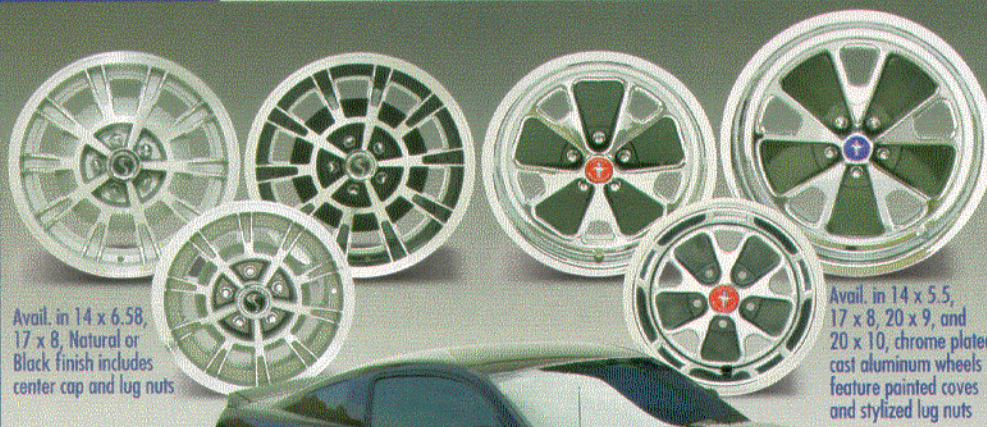

# California Pony Cars

Your #1 source for quality Mustang reproduction parts introduces...

## NXT Generation Wheels

Avail. in 14 x 6.58, 17 x 8, Natural or Black finish includes center cap and lug nuts

Avail. in 14 x 5.5, 17 x 8, 20 x 9, and 20 x 10, chrome plated, cast aluminum wheels feature painted covers and stylized lug nuts