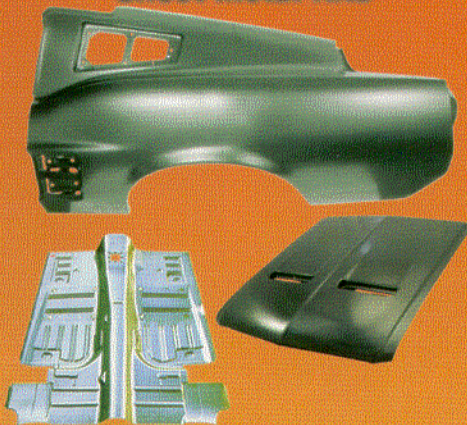

Sheet Metal Kits

- Fenders 65-73 LH or RH.....from $134.95
- Door Skins 65-70 LH or RH.....from $49.95
- Sheet Metal Kits 65-68.....from $459.88
- Quarter Panels and Skins 65-73.....from $59.95
- Floor Pan Sets.....from $139.88
- NEW!!! 67/68 1-piece roof panel.....$274.95
- Body Plug Kits 65-73.....from $14.95
- NEW!!! Complete Wheelhouses 67/68.....$169.95
- NEW!!! 69/70 Mustang complete trunk floor...$429.95