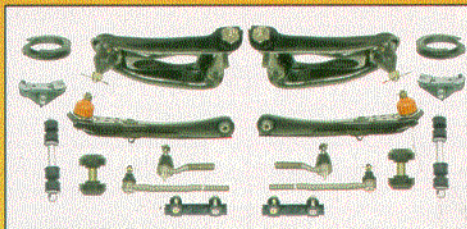

Suspension Kits

- Good Suspension Kits 65-73.....from $179.88
- Better Suspension Kits 65-73.....from $269.88
- Best Suspension Kits 65-73.....from $299.88
- Shocks (Edelbrock, KYB, Koni, and more)
  .....from $12.50
- Coil Springs all Years and Models.....$69.95 pair
- Leaf Springs 65-73.....from $59.95
- Sway Bar Kits starting at.....$89.95