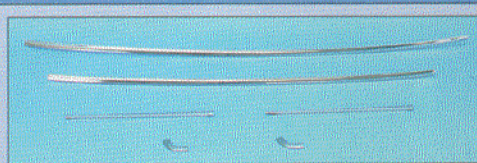

FREE CATALOG

Order your **FREE** catalog today.
Mention **OFFER MT**

Back Window Molding Kit
All rear outside moldings are included.
65-73 Starting at **59.95** kit

Taillight Bezels
High-quality triple chrome plating with painted accents when applicable. As low as **9.95** ea.