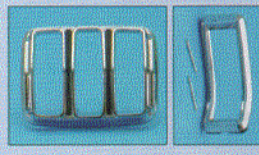

Reproduction Wheel Opening Moldings
 65-66 Set of 4 **89.95** set
 67-73 Starting at **18.95** ea.

64½-68 Door and Window Handle Kits
 These kits include all new door and window handles including washer plates. As low as **54.95** kit

FREE CATALOG

Order your **FREE** catalog today.
 Mention **OFFER MT**

Back Window Molding Kit
 All rear outside moldings are included.
 65-73 Starting at **59.95** kit

Taillight Bezels
 High-quality triple chrome plating with painted accents when applicable. As low as **9.95** ea.