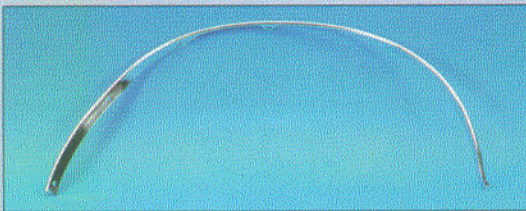

MUSCLE CAR PARTS

The PADDOCK

The PADDOCK

7565 7565

Reproduction Outside Mirror Assembly
 Replace your missing or broken mirror with one of our high-quality reproductions.
 64-73 Starting at **27.95** ea.
 87-98

Reproduction Wheel Opening Moldings
 65-66 Set of 4 **89.95** set
 67-73 Starting at **18.95** ea.

64½-68 Door and Window Handle Kits
 These kits include all new door and window handles including washer plates. As low as **54.95** kit