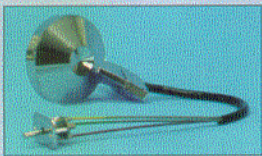

MUSCLE CAR PARTS

The PADDOCK

The PADDOCK

7565 7565

Reproduction Outside Mirror Assembly
 Replace your missing or broken mirror with one of our high-quality reproductions.
 64-73 Starting at **27.95** ea.
 87-98

Reproduction Wheel Opening Moldings
 65-66 Set of 4 **89.95** set
 67-73 Starting at **18.95** ea.

64½-68 Door and Window Handle Kits
 These kits include all new door and window handles including washer plates. As low as **54.95** kit