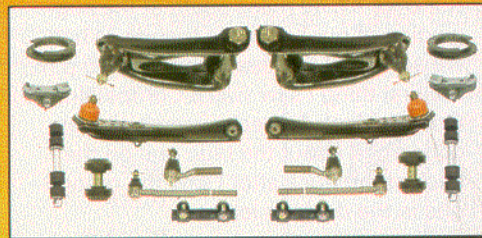

Ignition Components

- "Ignitor" Kit 65-73 Mustang 6 or 8 cylinder....\$64.95
- "Ignitor II" Kit 65-73 Mustang 6 or 8 cylinder \$104.95
- Flame Thrower Coils.....\$32.95
- Flame Thrower II Coils.....from \$32.95
- Plug Wire Sets 6 or 8 cylinder from.....from \$36.95
- Pertronix "HEI" Distributor 260/289/302
- Blue or Black Cap.....\$269.95
- "Second Strike" Ignition Box.....\$269.95

Carpet

- MCA-approved
- Correct-style heel guard
- Fully-molded 80/20% nylon/rayon

- 65/68 Carpet Setfrom \$104.95
- 69/70 Carpet Set.....from \$104.95
- 69/73 Carpet Set (Mach 1).....\$152.95
- 71/73 Carpet Set.....\$114.95

Sheet Metal Kits

- Fenders 65-73 LH or RH.....from \$134.95
- Door Skins 65-70 LH or RH.....from \$49.95
- Sheet Metal Kits 65-68.....from \$459.88
- Quarter Panels and Skins 65-73.....from \$59.95
- Floor Pan Sets.....from \$139.88
- NEW!!! 67/68 1-piece roof panel.....\$274.95
- Body Plug Kits 65-73.....from \$14.95
- NEW!!! Complete Wheelhouses 67/68.....\$169.95
- NEW!!! 69/70 Mustang complete trunk floor....\$429.95