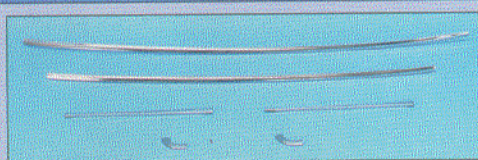

FREE CATALOG

Order your **FREE** catalog today.
Mention **OFFER MT**

Back Window Molding Kit
All rear outside moldings are included.

65-73 Starting at **59.95** kit