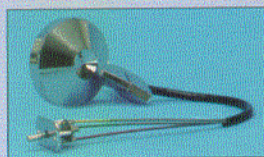

MUSCLE CAR PARTS

Reproduction Outside Mirror Assembly
Replace your missing or broken mirror with one of our high-quality reproductions.

64-73 Starting at **27.95** ea.

Reproduction Wheel Opening Moldings

65-66 Set of 4 **89.95** set
67-73 Starting at **18.95** ea.

64-68 Door and Window Handle Kits
These kits include all new door and window handles including washer plates. As low as **54.95** kit

FREE CATALOG