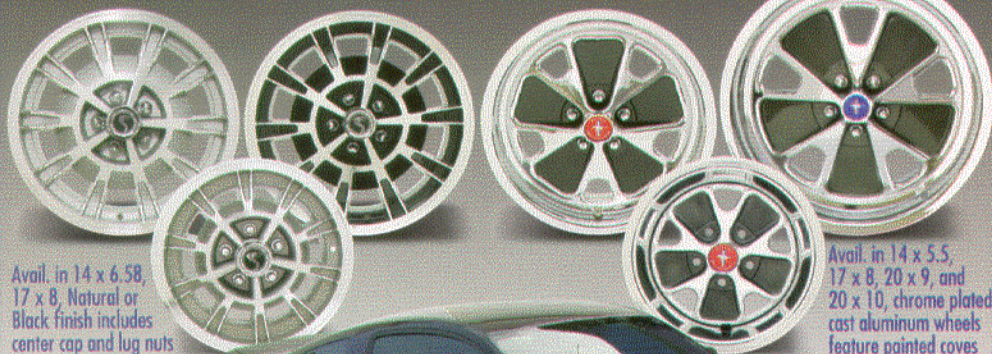

California Pony Cars

Your #1 source for quality Mustang reproduction parts introduces...

NXT Generation Wheels

Avail. in 14 x 6.58, 17 x 8, Natural or Black finish includes center cap and lug nuts

Avail. in 14 x 5.5, 17 x 8, 20 x 9, and 20 x 10, chrome plated, cast aluminum wheels feature painted covers and stylized lug nuts

When the first Mustangs rolled off the assembly line in 1965 with the optional styled Steel Wheels, owners and enthusiasts alike were captivated by this spectacular and unique looking wheel. Today, the appeal is as strong as ever.

NXT Generation Wheels has captured the essence of the early "Styled Steel" wheel with their latest interpretation of the "SS" wheel available in 17x8, 20x9, and 20x10" sizes. Various offsets are available to fit as direct replacements for 1964-1/2 to 2007 Mustangs and other cars with 5x4.5" bolt patterns.