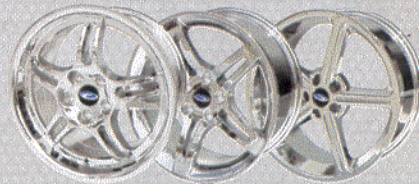

WHEELS & TIRES

STEEDA WHEELS OFFER
SUPERIOR STRENGTH
AND PERFORMANCE

- Performance Wheels
- Wheel Accessories
- Wheel Spacers
- Nitto Tires
- And Much More!