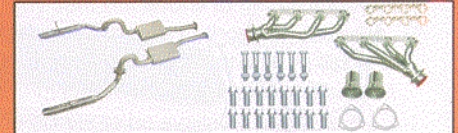

Exhaust Kits

- Tri-Y Headers 65-70 260/289/302...from $129.95
- Full Length Headers 65-70 390/427/428 1 3/4".....$439.95
- H-Pipes 65-70 Small and Big block....from $39.95
- 6 & 8 Cylinder Exhaust Kits.....from $149.95
- Exhaust Hanger Kits: Single and Dual..from $15.88
- Mufflers.....from $27.95