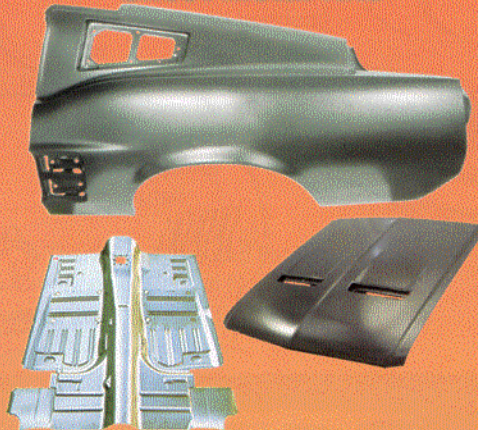

Sheet Metal Kits

- Fenders 65-73 LH or RH.....from $134.95
- Door Skins 65-70 LH or RH.....from $49.95
- Sheet Metal Kits 65-68.....from $459.88
- Quarter Panels and Skins 65-73.....from $59.95
- Floor Pan Sets.....from $139.88
- NEW!!! 67/68 1-piece roof panel.....$274.95
- Body Plug Kits 65-73.....from $14.95
- NEW!!! Complete Wheelhouses 67/68.....$169.95
- NEW!!! 69/70 Mustang complete trunk floor...$429.95