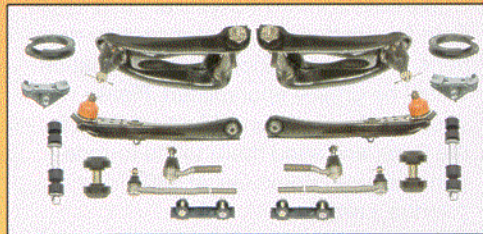

## Ignition Components

- "Ignitor" Kit 65-73 Mustang 6 or 8 cylinder...\$64.95
- "Ignitor II" Kit 65-73 Mustang 6 or 8 cylinder...\$104.95
- Flame Thrower Coils.....\$32.95
- Flame Thrower II Coils.....from \$32.95
- Plug Wire Sets 6 or 8 cylinder from.....from \$36.95
- Pertronix "HEI" Distributor 260/289/302 Blue or Black Cap.....\$269.95
- "Second Strike" Ignition Box.....\$269.95

## Carpet

- MCA-approved
- Correct-style heel guard
- Fully-molded 80/20% nylon/rayon

- 65/68 Carpet Set .....from \$104.95
- 69/70 Carpet Set.....from \$104.95
- 69/73 Carpet Set (Mach 1).....\$152.95
- 71/73 Carpet Set.....\$114.95

## Sheet Metal Kits

- Fenders 65-73 LH or RH.....from \$134.95
- Door Skins 65-70 LH or RH.....from \$49.95
- Sheet Metal Kits 65-68.....from \$459.88
- Quarter Panels and Skins 65-73.....from \$59.95
- Floor Pan Sets.....from \$139.88
- NEW!!! 67/68 1-piece roof panel.....\$274.95
- Body Plug Kits 65-73.....from \$14.95
- NEW!!! Complete Wheelhouses 67/68.....\$169.95
- NEW!!! 69/70 Mustang complete trunk floor...\$429.95