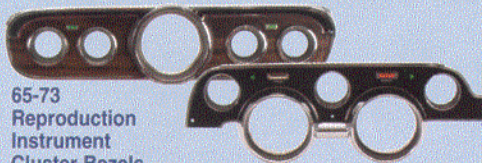

MUSCLE CAR PARTS

7565 7565

The PADDOCK

The PADDOCK

65-73
Reproduction
Instrument
Cluster Bezels

All plastic injected chrome plated and painted to give you a top-quality reproduction.

Starting at **31.95** ea.

65-66 Instrument Panel
& Glove Box Door with
Aluminum Inserts

These brushed aluminum dash dress-up kits are designed for the gauge style dash insert and the flat style glove box door.

KITINTAL **189.95** kit

64-66 Glove Box Doors

Reproductions available for Pony or standard interior.

As low as **99.95** ea.

64-70 Dash Bezel
& Knob Kit

64-66 and 70 are 6 pc. kits. 69 is a 4 pc. kit.

Starting at **61.95** kit

Dash knobs and bezels are also sold individually.