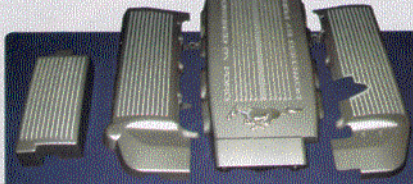

Stripe Kit

Hood Lift Kit