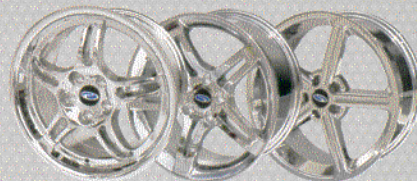

WHEELS & TIRES

STEEDA WHEELS OFFER
SUPERIOR STRENGTH
AND PERFORMANCE

- Performance Wheels
- Wheel Accessories
- Wheel Spacers
- Nitto Tires
- And Much More!