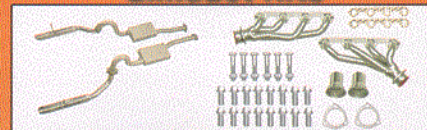

Exhaust Kits

- Tri-Y Headers 65-70 260/289/302... **from $129.95**
- Full Length Headers 65-70 390/427/428 1 3/4"..... **$439.95**
- H-Pipes 65-70 Small and Big block..... **from $39.95**
- 6 & 8 Cylinder Exhaust Kits..... **from $149.95**
- Exhaust Hanger Kits: Single and Dual... **from $15.88**
- Mufflers..... **from $27.95**