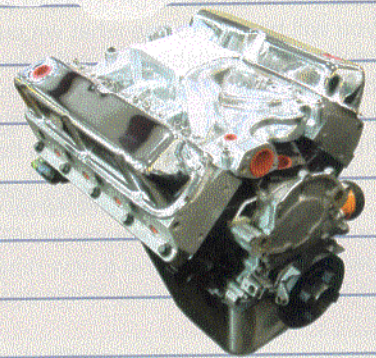

1964-1/2-73 Mustang

Station Performance and Accessories

We've Got Your Mustang Parts.

YearOne.com

RE207

Printed Catalog:
Mustang (1964 1/2 -73)
Online Only:
Mustang (1979-Present)

PARTS NEEDED

1967-68 ABS Plastic Upper/Lower Dash
Part #: DH6768

1996-97 Vortech Supercharger Kit
Part #: VS73C

351 Crate Engine
Part #: CT351PC1

Rack and Pinion Kit
Part #: 800088001

1967-68 LED Tail Light Kit
Part #: ST203

1996-98 Magnaflow Exhaust Kit
Part #: 1F78-15677