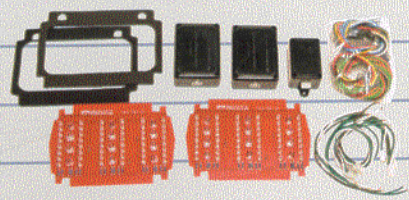

1964-1/2-73 Mustang

Station Performance and Accessories

We've Got Your Mustang Parts.

YearOne.com

RE207

Printed Catalog:
Mustang (1964 1/2 -73)
Online Only:
Mustang (1979-Present)

PARTS NEEDED

1967-68 ABS Plastic Upper/Lower Dash
Part #: DH6768

1996-97 Vortech Supercharger Kit
Part #: VS73C

351 Crate Engine
Part #: CT351PC1

Rack and Pinion Kit
Part #: 800088001

1967-68 LED Tail Light Kit
Part #: ST203

1996-98 Magnaflow Exhaust Kit
Part #: 1F78-15677