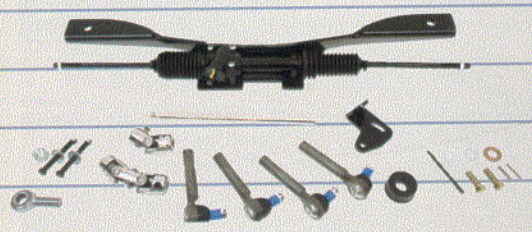

1964-1/2-73 Mustang

Station Performance and Accessories

We've Got Your Mustang Parts.

YearOne.com

RE207

Printed Catalog:
Mustang (1964 1/2 -73)
Online Only:
Mustang (1979-Present)

PARTS NEEDED

1967-68 ABS Plastic Upper/Lower Dash
Part #: DH6768

1996-97 Vortech Supercharger Kit
Part #: VS73C

351 Crate Engine
Part #: CT351PC1

Rack and Pinion Kit
Part #: 800088001

1967-68 LED Tail Light Kit
Part #: ST203

1996-98 Magnaflow Exhaust Kit
Part #: 1F78-15677