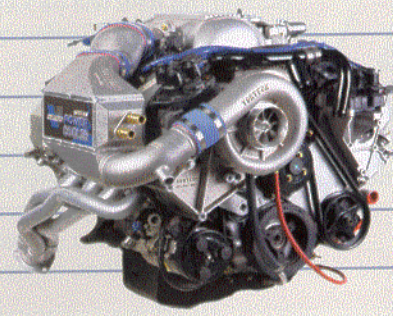

1996-97 Vortech Supercharger Kit
Part #: VS73C

351 Crate Engine
Part #: CT351PC1

Rack and Pinion Kit
Part #: 800088001

1967-68 LED Tail Light Kit
Part #: ST203

1996-98 Magnaflow Exhaust Kit
Part #: 1F78-15677