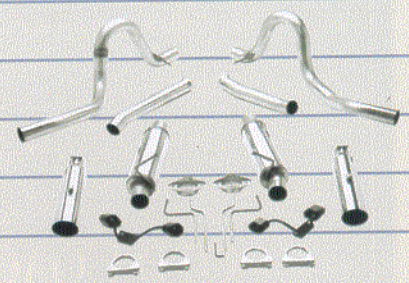

1996-97 Vortech Supercharger Kit
Part #: VS73C

351 Crate Engine
Part #: CT351PC1

Rack and Pinion Kit
Part #: 800088001

1967-68 LED Tail Light Kit
Part #: ST203

1996-98 Magnaflow Exhaust Kit
Part #: 1F78-15677